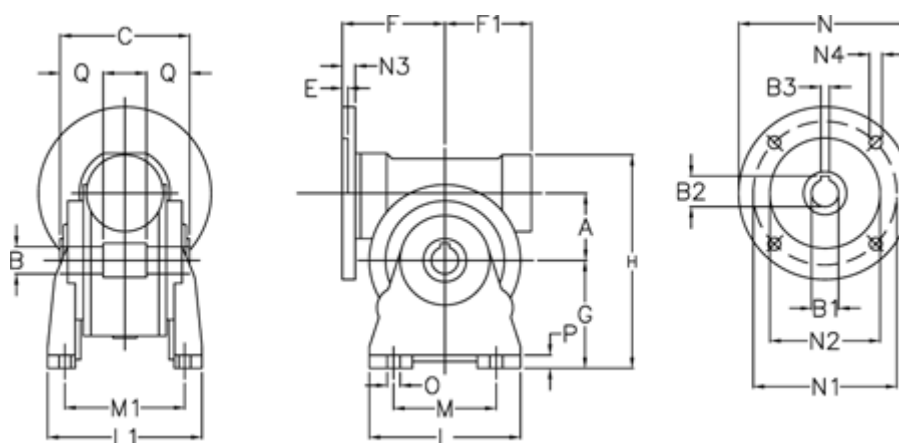

Data Sheet

Article number: 3902030015222
Description: Worm gear
VF 30-A-15-63B5

Measures

A	= 30	F1	= 46	N1	= 115
B	= 14 H7	G	= 55	N2	= 95
B1 E7	= 11	H	= 105	N3	= 8
B2	= 12.8	L	= 80	N4	= 9.5
B3 H9	= 4	L1	= 80	O	= 6.5
C	= 55	M	= 50	P	= 8
E	= 5.5	M1	= 66	Q	= 20.5
F	= 52	N	= 140		